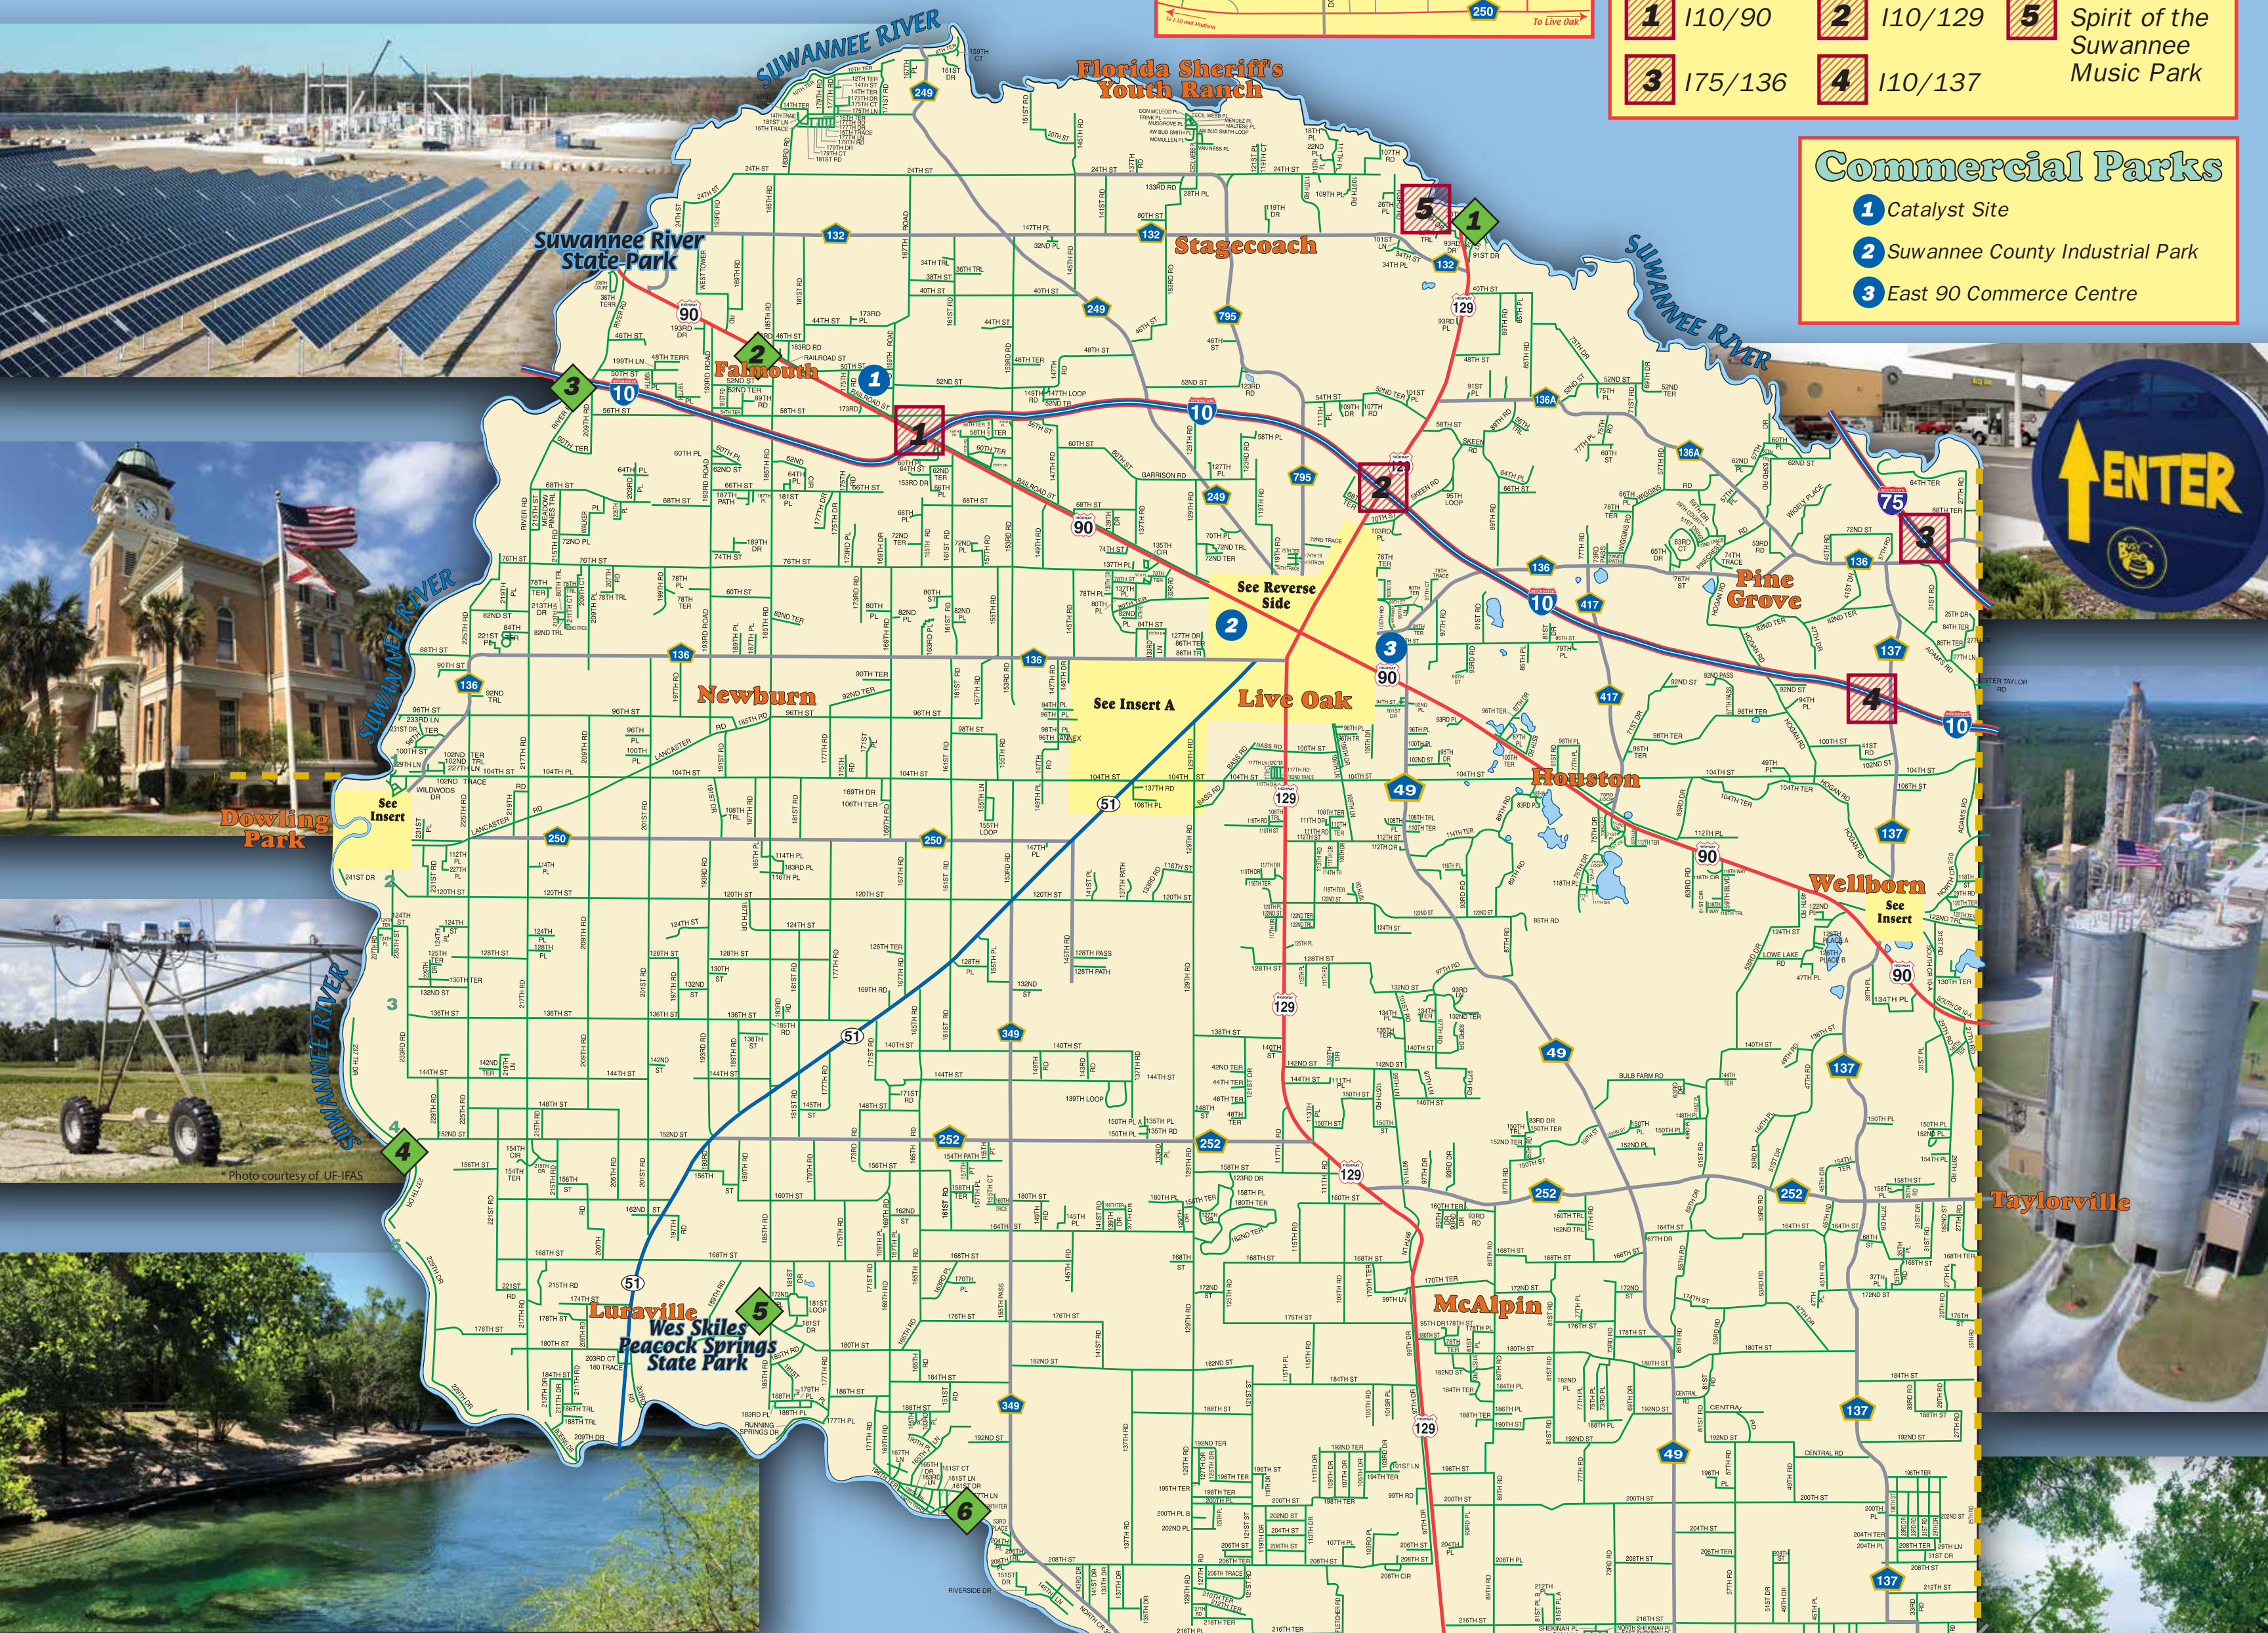

SUWANNEE COUNTY

Dowling Park

1. Copeland Community Center & Loy Poole Landing
2. Village Square, Lodge & Cafe
3. Village Church & Senior Memorial Chapel
4. Phillips Civic Center, Communications Center, Phillips Dining Room
5. Marvin E. Jones Enrichment Center
6. Smith Pkview Apt. and Copeland Clinic
7. Harmony Center, Aquila Smith Pool
8. Good Samaritan Center - Dieler Manor
9. Wilson Garden Apartments
10. Dowling House Apartments
11. Carver House Apartments
12. Camp Sweeney
13. Carver Village Hall
14. Adams Emergency Center
15. Library

Insert A

Employment Centers

1 I10/90	2 I10/129	5 Spirit of the Suwannee Music Park
3 I75/136	4 I10/137	

Commercial Parks

- 1 Catalyst Site
- 2 Suwannee County Industrial Park
- 3 East 90 Commerce Centre

Branford

Wellborn

Springs

- 1 Suwannee Springs
- 2 Falmouth Springs
- 3 Anderson Springs
- 4 Charles Springs
- 5 Peacock Springs
- 6 Royal Springs
- 7 Little River Springs
- 8 Branford Springs

* Photo courtesy of UF-IFAS